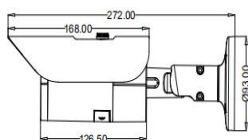

Device exception detection	Support network disconnected, IP conflict, illegal access alarm
OSD	Title, time and date overlay, multi-line OSD, OSD color optional
DST	Support
Snapshot	Support snapshot, snapshot resolution is encoding resolution
System update	Support remote update
Other	/
INTERFACE	
Network Interface	RJ45 10M/100M network adaptive
Analog video output	1CH 1.0Vp-p Composite video output
Audio	Line input/output
Alarm input	2CH input
Alarm output	1CH output
Reset	Support
RS485	Support
TF card	Support Max 128G, Micro SD(SDHC /SDXC) card local-storage
Other	/
GENERAL	
Operating temperature	-20°C ~ 55°C
Operating humidity	0 % -90 %
Protection grade	IP66
Power supply	DC12V /PoE Optional
PoE	Optional
Power consumption (max)	<9W
Dimensions(mm)	272(W)*93(H)*95.5(L)mm
Weight/PCS(g)	/

DIMENSION And WIRE INTERFACE

- 1-Audio input
- 2-Power supply input
- 3-Network interface
- 4-RS485/Alarm output
- 5-Analog video output
- 6-Alarm input
- 7- Audio output